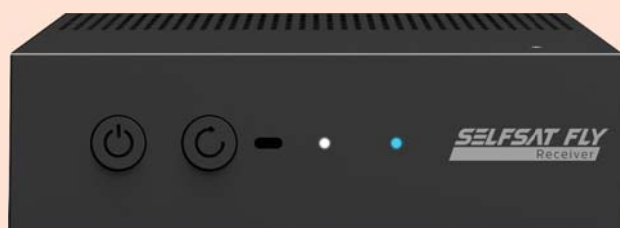

SELSAT FLY

SELSAT FLY
Receiver

MODEL NAME	SELSAT FLY Receiver
Video Decoder / Encoder	Up to Full HD 1920 x 1080
Digital Video / Audio Output	HDMI
Video Resolution	480p, 720p, 1080p
Interfaces	1x HDMI(output), 1x USB(S/W Update), 1x Power supply
Wireless Standard	IEEE 802.11n 5 GHz
Frequency	5 GHz
Antenna / Distance	MIMO / TBD
Bandwidth	20 / 40 MHz
Power	DC 12V / 2A
Dimensions / Weight	115 x 115 x 30 mm / TBD

I DO IT Co., Ltd.

#637, Smart-Hub Industry-University Convergence Center, 237 Sangidaehak-ro, Siheung-si, Gyeonggi-do, **KOREA**
Tel : +82 31 8041 1500 Fax : +82 31 8041 1550 E-mail : sales@selfsat.com

I DO IT France

10 Rue du Platine – Parc d'Activité Zone 3 77176 Savigny-le-Temple – **FRANCE**
Tel : +33 1 75 18 15 16 Fax : +33 9 57 32 37 20 E-mail : sales@selfsat.com / sales@i-do-it.fr