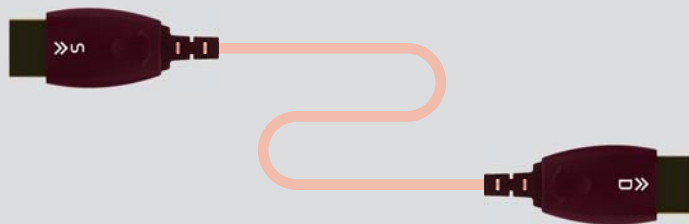

Lightest Portable HDMI2.0 Active Optical Cable

delivering of high definition video data with high-speed HDMI standard

World First AOC with POF for individual user

UltraThin • Fast • Clear

- HDMI2.0 compliant
- Data rate: 18Gbps (6Gbps per channel)
- Supports 2160p (4K@60Hz Chroma 4:4:4), 1080p, 3D, deep color X.V. Color™, Dolby True HD, DTS-HD Master Audio, HDMI-CEC and HDCP1.x/2.2
- Resistant to EMI/RFI
- Excellent HDMI transmission compared to conventional copper cable
- Durable P.O.F cable comparing to G.O.F cable as not breakable
- No external power needed (Hybrid cable, fiber for data and copper for power)
- Highly flexible with bendability of minimum 5mm radius

Cable connection

Source

Smartphone / Digital camera
Tablet PC / Laptop (Ultrabook)

P.O.F. HDMI cable

Display

Projector / HDTV / Monitor

G.O.F. (Glass Optical Fiber)

Glass fiber easily get broken if cable is bent