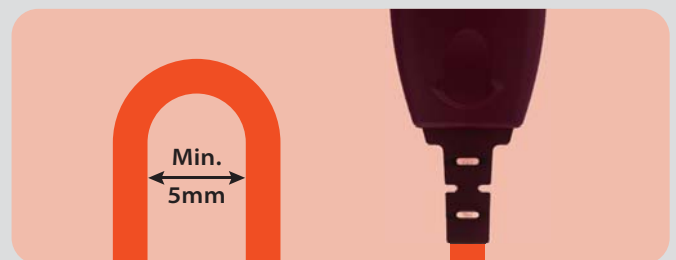

P.O.F. (Plastic Optical Fiber)

Plastic fiber is much flexible and hardly damaged