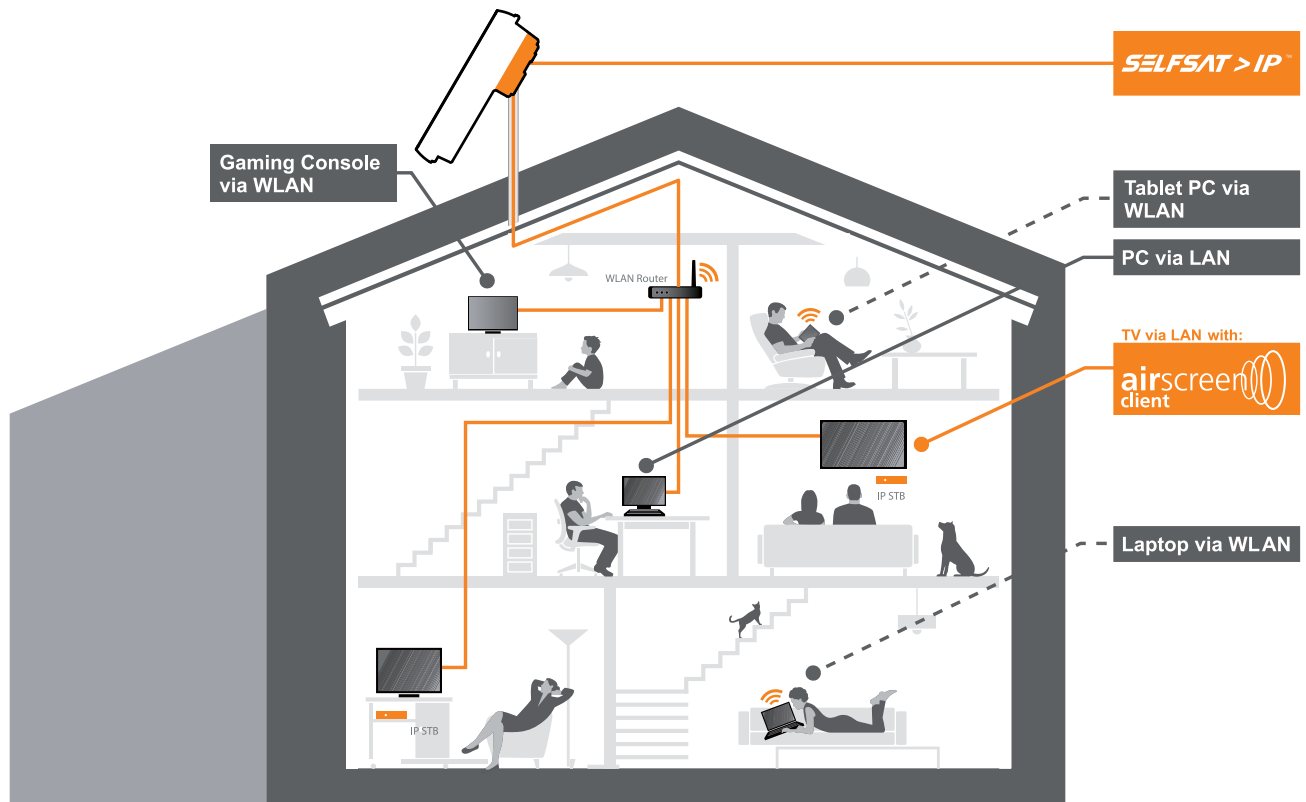

## **World First SAT>IP Flat Satellite Antenna**

**SELSAT > IP21**

***8 different channels***

- **Slim and compact (optimum solution for SAT>IP)**
- **Supporting 8 different Smart devices simultaneously (Smart TVs, Tablets, Smartphones, PCs)**
- **2 legacy outputs for conventional DVB-S/S2 receiver**

## Home usage scenario diagram

## Setup diagram

MODEL	SELFSAT>IP21
Input Satellite Frequency	10.7~12.75 GHz
Polarization	Vertical & Horizontal
Antenna Gain	<b>34.5 dBi @ 12.7 GHz</b>
Size(WxDxH)	566x300x65mm
Weight	7.0kg
Simultaneously Operating Channels	8 Channels
Operating Temperature	-30°C~+60°C
LNB Output	2 legacy 1 standard Ethernet cabling (Cat5e or above)
LNB Output Frequency	950~2150 MHz
L.O. Frequency	9.75GHz / 10.6GHz
LNB Supply Power (PoE IEEE 802.3af-2003)	48V +/- 10%
LNB Power Consumption (Class 3, PoE PD device)	9W (typ), 12.95W (max)